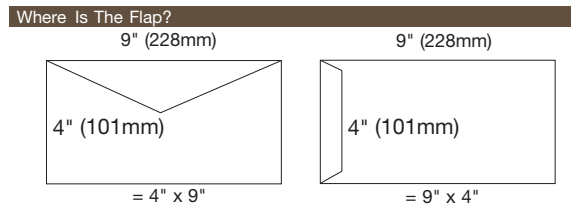

International Paper Sizes

Standard Paper Sizes

Paper 'A' Sizes

A0 - 1189 x 841mm (46 ³ / ₄ x 33 ¹ / ₈)	A4 - 297 x 210mm (11 ³ / ₄ x 8 ¹ / ₄)
A1 - 841 x 594mm (33 ¹ / ₈ x 23 ³ / ₈)	A5 - 210 x 148mm (8 ¹ / ₄ x 5 ⁷ / ₈)
A2 - 594 x 420mm (23 ³ / ₈ x 16 ¹ / ₂)	A6 - 148 x 105mm (5 ⁷ / ₈ x 4 ¹ / ₈)
A3 - 420 x 297mm (16 ¹ / ₂ x 11 ³ / ₄)	A7 - 105 x 74mm (4 ¹ / ₈ x 2 ⁷ / ₈)

To convert inches to millimetres - multiply by 25.4
 To convert millimetres to inches - multiply by 0.0394

Envelopes/Paper Guide

So the second number of the size is the opening

Profile Marketing Services