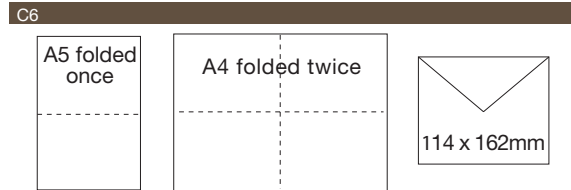

International Paper Sizes

Standard Paper Sizes

Paper 'A' Sizes

A0 - 1189 x 841mm (46 ³ / ₄ x 33 ¹ / ₈)	A4 - 297 x 210mm (11 ³ / ₄ x 8 ¹ / ₄)
A1 - 841 x 594mm (33 ¹ / ₈ x 23 ³ / ₈)	A5 - 210 x 148mm (8 ¹ / ₄ x 5 ⁷ / ₈)
A2 - 594 x 420mm (23 ³ / ₈ x 16 ¹ / ₂)	A6 - 148 x 105mm (5 ⁷ / ₈ x 4 ¹ / ₈)
A3 - 420 x 297mm (16 ¹ / ₂ x 11 ³ / ₄)	A7 - 105 x 74mm (4 ¹ / ₈ x 2 ⁷ / ₈)

To convert inches to millimetres - multiply by 25.4
 To convert millimetres to inches - multiply by 0.0394

Envelopes/Paper Guide

So the second number of the size is the opening

Profile Marketing Services