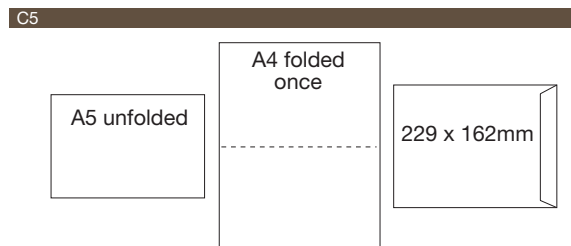

International Paper Sizes

Standard Paper Sizes

Paper 'A' Sizes

A0 - 1189 x 841mm (46 ³ / ₄ x 33 ¹ / ₈)	A4 - 297 x 210mm (11 ³ / ₄ x 8 ¹ / ₄)
A1 - 841 x 594mm (33 ¹ / ₈ x 23 ³ / ₈)	A5 - 210 x 148mm (8 ¹ / ₄ x 5 ⁷ / ₈)
A2 - 594 x 420mm (23 ³ / ₈ x 16 ¹ / ₂)	A6 - 148 x 105mm (5 ⁷ / ₈ x 4 ¹ / ₈)
A3 - 420 x 297mm (16 ¹ / ₂ x 11 ³ / ₄)	A7 - 105 x 74mm (4 ¹ / ₈ x 2 ⁷ / ₈)

To convert inches to millimetres - multiply by 25.4
 To convert millimetres to inches - multiply by 0.0394

Envelopes/Paper Guide

So the second number of the size is the opening

Profile Marketing Services