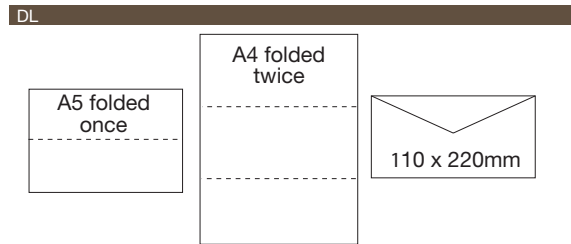

International Paper Sizes

Standard Paper Sizes

Paper 'A' Sizes

A0 - 1189 x 841mm (46 ³ / ₄ x 33 ¹ / ₈)	A4 - 297 x 210mm (11 ³ / ₄ x 8 ¹ / ₄)
A1 - 841 x 594mm (33 ¹ / ₈ x 23 ³ / ₈)	A5 - 210 x 148mm (8 ¹ / ₄ x 5 ⁷ / ₈)
A2 - 594 x 420mm (23 ³ / ₈ x 16 ¹ / ₂)	A6 - 148 x 105mm (5 ⁷ / ₈ x 4 ¹ / ₈)
A3 - 420 x 297mm (16 ¹ / ₂ x 11 ³ / ₄)	A7 - 105 x 74mm (4 ¹ / ₈ x 2 ⁷ / ₈)

To convert inches to millimetres - multiply by 25.4
 To convert millimetres to inches - multiply by 0.0394

Envelopes/Paper Guide

So the second number of the size is the opening

Profile Marketing Services